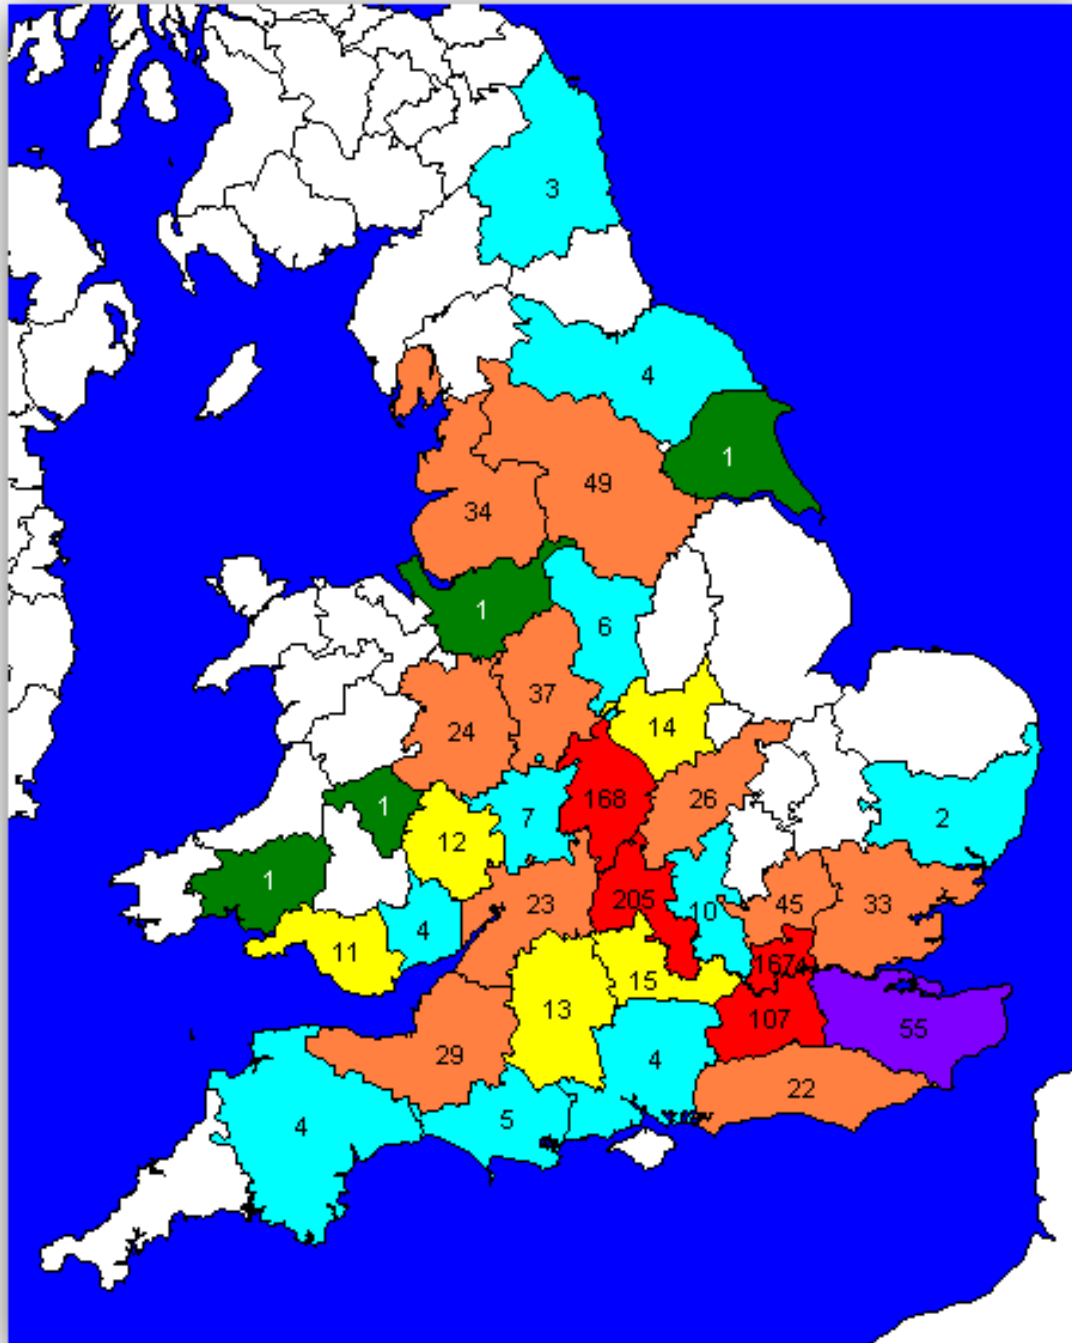

UK CENSUS MAPS

Showing

BAUGHAM, BAUGHAN, BAUGHEN, BAUGHN, BAFFIN, BOFFIN, BANGHAM, BANGHAN and other variants

Produced by Cliff Baughen
Last updated 12th November 2009

To qualify people either had the name from birth or acquired it e.g. through marriage. If a female Baughan etc. married and is traceable she is included.

County key ranges

Colour	Number of People
	0
	1
	2 - 10
	11 - 20
	21 - 50
	51 - 100
	101 or more

Contents

1841 Census – by County	2
1841 Census – by Place	3
1851 Census – by County	4
1851 Census – by Place	5
1861 Census – by County	6
1861 Census – by Place	7
1871 Census – by County	8
1871 Census – by Place	9
1881 Census – by County	10
1881 Census – by Place	11
1891 Census – by County	12
1891 Census – by Place	13
1901 Census – by County	14
1901 Census – by Place	15
1911 Census – by County	16
1911 Census – by Place	17

1871 Census – by Place

1881 Census – by County

1881 Census – by Place

1891 Census – by County

1891 Census – by Place

1901 Census – by County

1901 Census – by Place

1911 Census – by County

1911 Census – by Place

End of Document