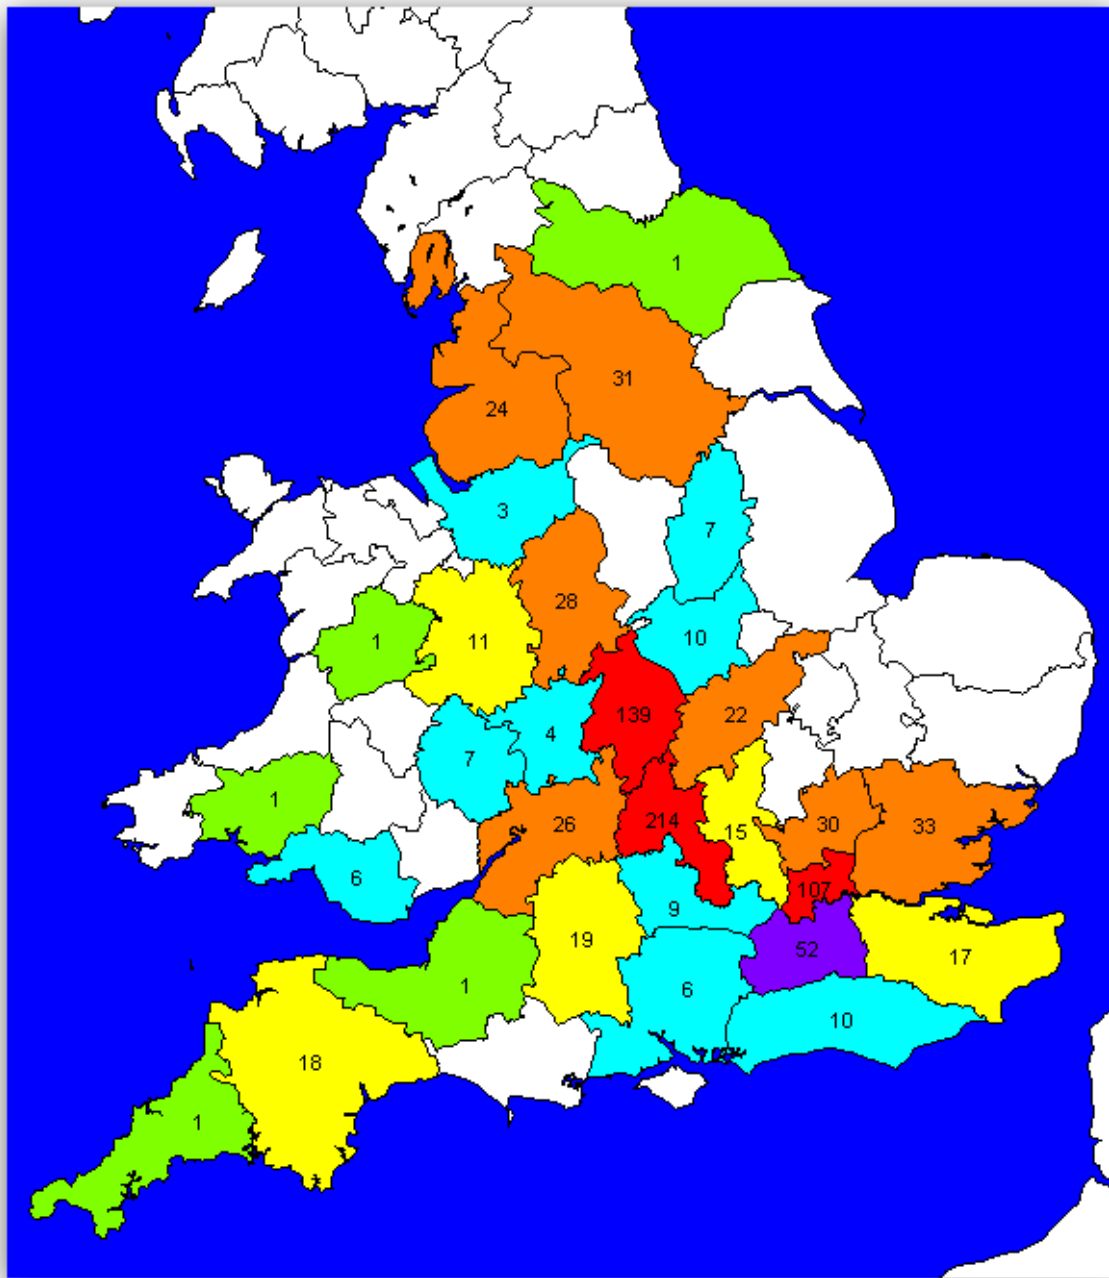

UK CENSUS MAPS

Showing

BAUGHAM, BAUGHAN, BAUGHEN, BAUGHN, BAFFIN, BOFFIN, BANGHAM, BANGHAN and other variants

Produced by Cliff Baughen
Last updated 12th November 2009

To qualify people either had the name from birth or acquired it e.g. through marriage. If a female Baughan etc. married and is traceable she is included.

County key ranges

Colour	Number of People
	0
	1
	2 - 10
	11 - 20
	21 - 50
	51 - 100
	101 or more

Contents

1841 Census – by County	2
1841 Census – by Place	3
1851 Census – by County	4
1851 Census – by Place	5
1861 Census – by County	6
1861 Census – by Place	7
1871 Census – by County	8
1871 Census – by Place	9
1881 Census – by County	10
1881 Census – by Place	11
1891 Census – by County	12
1891 Census – by Place	13
1901 Census – by County	14
1901 Census – by Place	15
1911 Census – by County	16
1911 Census – by Place	17

1871 Census – by Place

1881 Census – by County

1881 Census – by Place

1891 Census – by County

1891 Census – by Place

1901 Census – by County

1901 Census – by Place

1911 Census – by County

1911 Census – by Place

End of Document