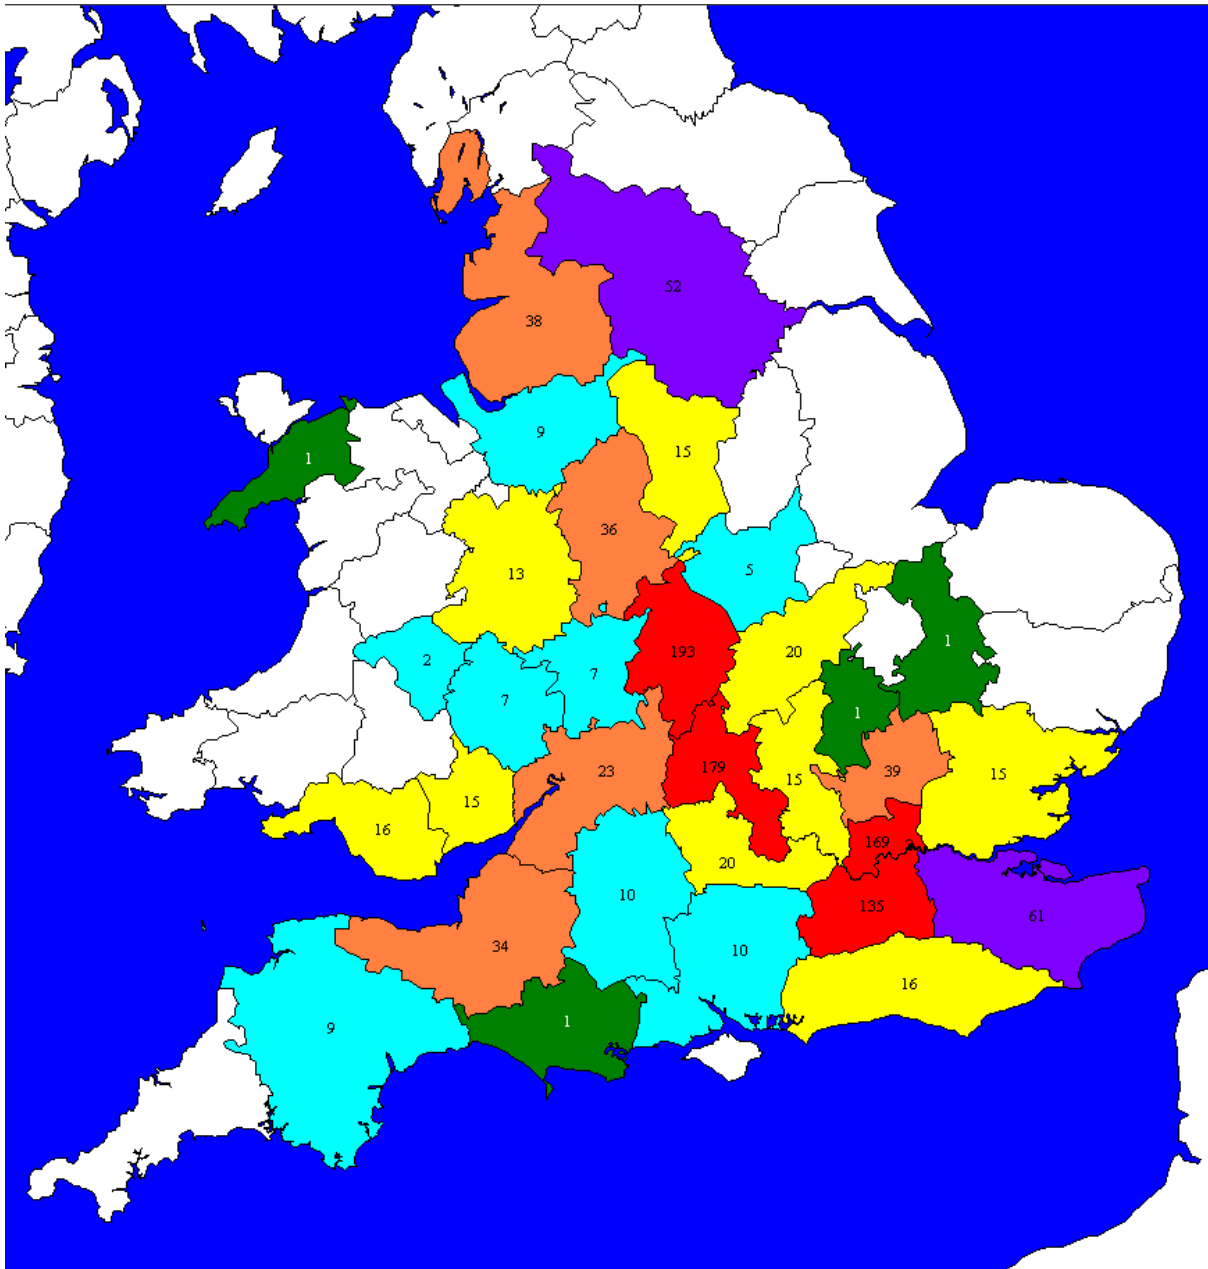

UK CENSUS MAPS

Showing

BAUGHAM, BAUGHAN, BAUGHEN, BAUGHN, BAFFIN, BOFFIN, BANGHAM, BANGHAN and other variants

Produced by Cliff Baughen
Last updated 12th November 2009

To qualify people either had the name from birth or acquired it e.g. through marriage. If a female Baughan etc. married and is traceable she is included.

County key ranges

Colour	Number of People
	0
	1
	2 - 10
	11 - 20
	21 - 50
	51 - 100
	101 or more

Contents

1841 Census – by County	2
1841 Census – by Place	3
1851 Census – by County	4
1851 Census – by Place	5
1861 Census – by County	6
1861 Census – by Place	7
1871 Census – by County	8
1871 Census – by Place	9
1881 Census – by County	10
1881 Census – by Place	11
1891 Census – by County	12
1891 Census – by Place	13
1901 Census – by County	14
1901 Census – by Place	15
1911 Census – by County	16
1911 Census – by Place	17

1871 Census – by Place

1881 Census – by County

1881 Census – by Place

1891 Census – by County

1891 Census – by Place

1901 Census – by County

1901 Census – by Place

1911 Census – by County

1911 Census – by Place

End of Document