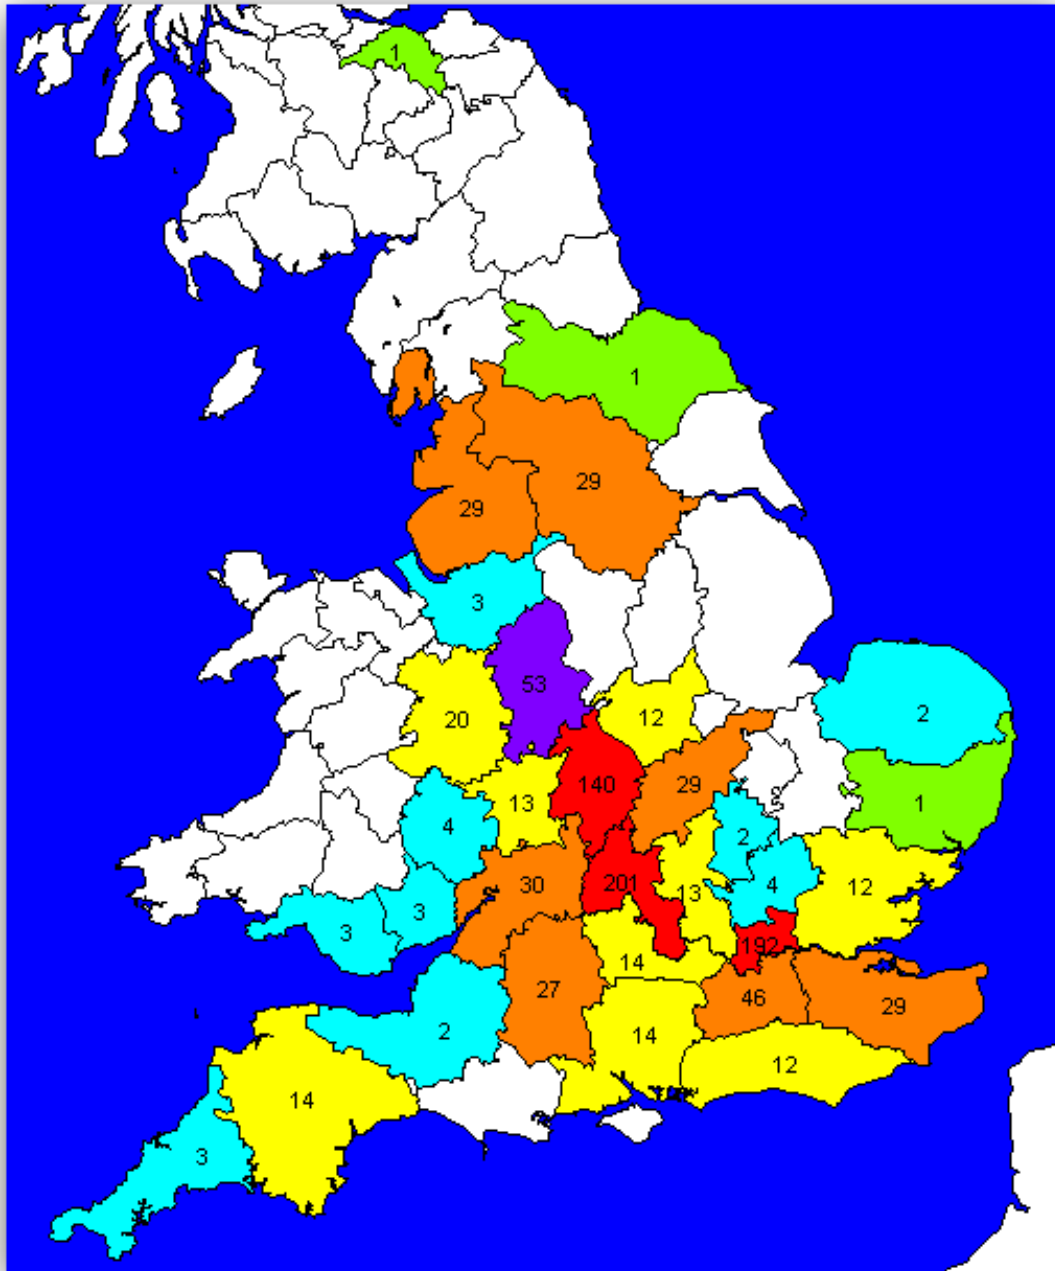

County key ranges

Colour	Number of People
	0
	1
	2 - 10
	11 - 20
	21 - 50
	51 - 100
	101 or more

Contents

1841 Census – by County	2
1841 Census – by Place	3
1851 Census – by County	4
1851 Census – by Place	5
1861 Census – by County	6
1861 Census – by Place	7
1871 Census – by County	8
1871 Census – by Place	9
1881 Census – by County	10
1881 Census – by Place	11
1891 Census – by County	12
1891 Census – by Place	13
1901 Census – by County	14
1901 Census – by Place	15
1911 Census – by County	16
1911 Census – by Place	17

Copyright – Cliff Baughen Maps produced using GenMap UK (Archer Software)

1841 Census – by County

1841 Census – by Place

1851 Census – by County

1851 Census – by Place

1861 Census – by Place

1871 Census – by County

1871 Census – by Place

1881 Census – by County

1881 Census – by Place

1891 Census – by County

1891 Census – by Place

1901 Census – by County

1901 Census – by Place

1911 Census – by County

1911 Census – by Place

End of Document