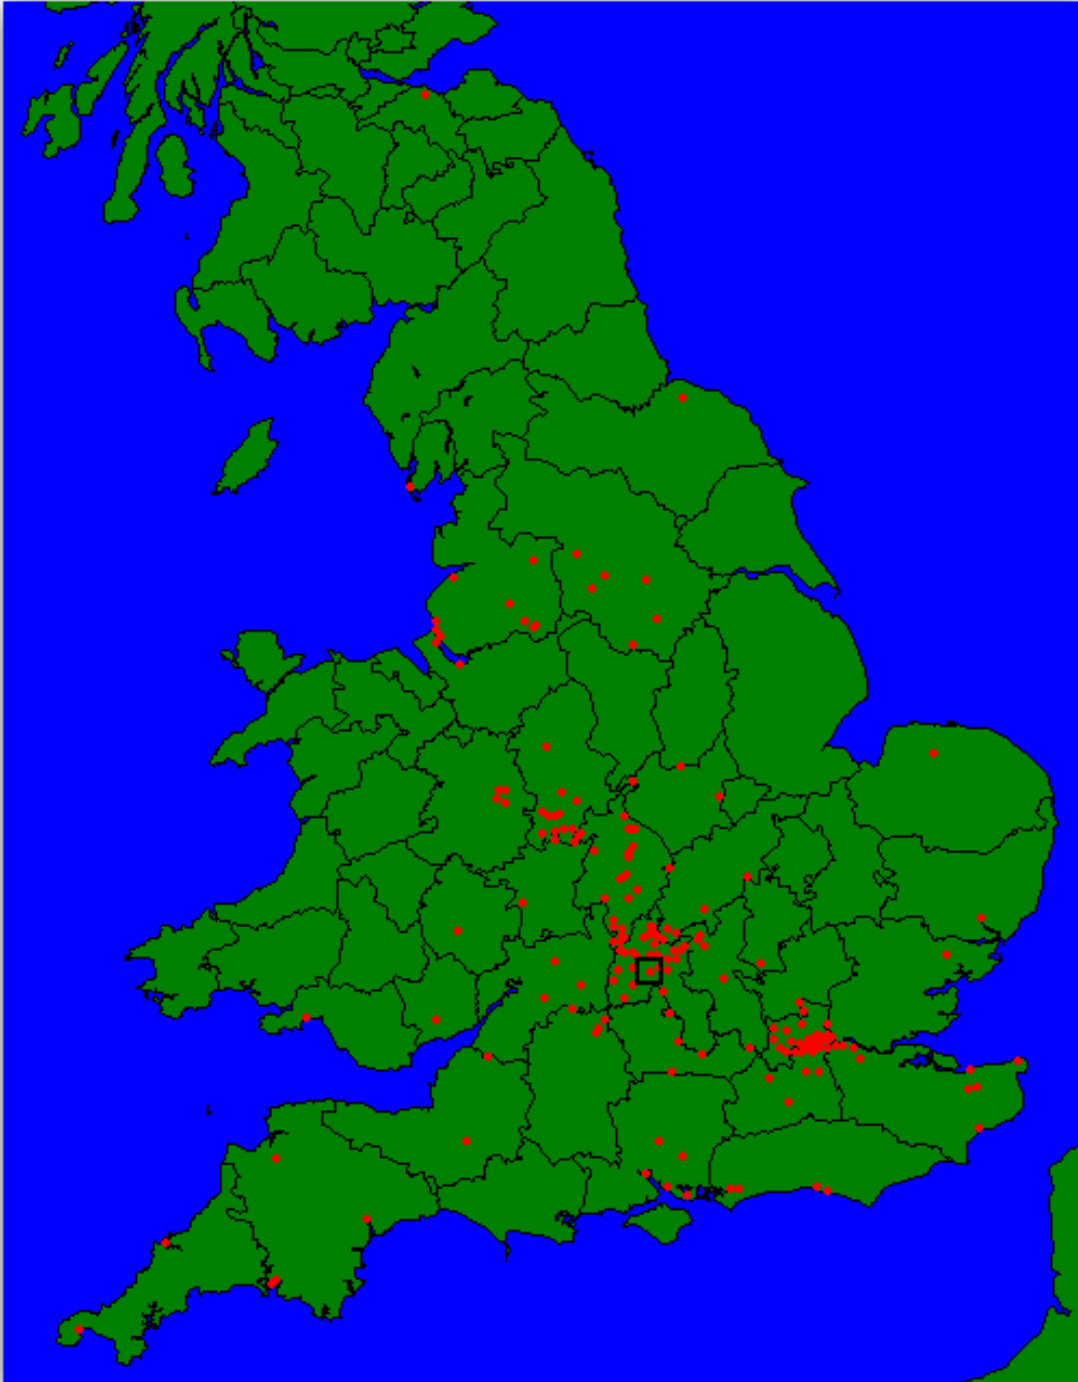

County key ranges

Colour	Number of People
	0
	1
	2 - 10
	11 - 20
	21 - 50
	51 - 100
	101 or more

Contents

1841 Census – by County	2
1841 Census – by Place	3
1851 Census – by County	4
1851 Census – by Place	5
1861 Census – by County	6
1861 Census – by Place	7
1871 Census – by County	8
1871 Census – by Place	9
1881 Census – by County	10
1881 Census – by Place	11
1891 Census – by County	12
1891 Census – by Place	13
1901 Census – by County	14
1901 Census – by Place	15
1911 Census – by County	16
1911 Census – by Place	17

Copyright – Cliff Baughen Maps produced using GenMap UK (Archer Software)

1841 Census – by County

1841 Census – by Place

1851 Census – by County

1851 Census – by Place

1861 Census – by Place

1871 Census – by County

1871 Census – by Place

1881 Census – by County

1881 Census – by Place

1891 Census – by County

1891 Census – by Place

1901 Census – by County

1901 Census – by Place

1911 Census – by County

1911 Census – by Place

End of Document