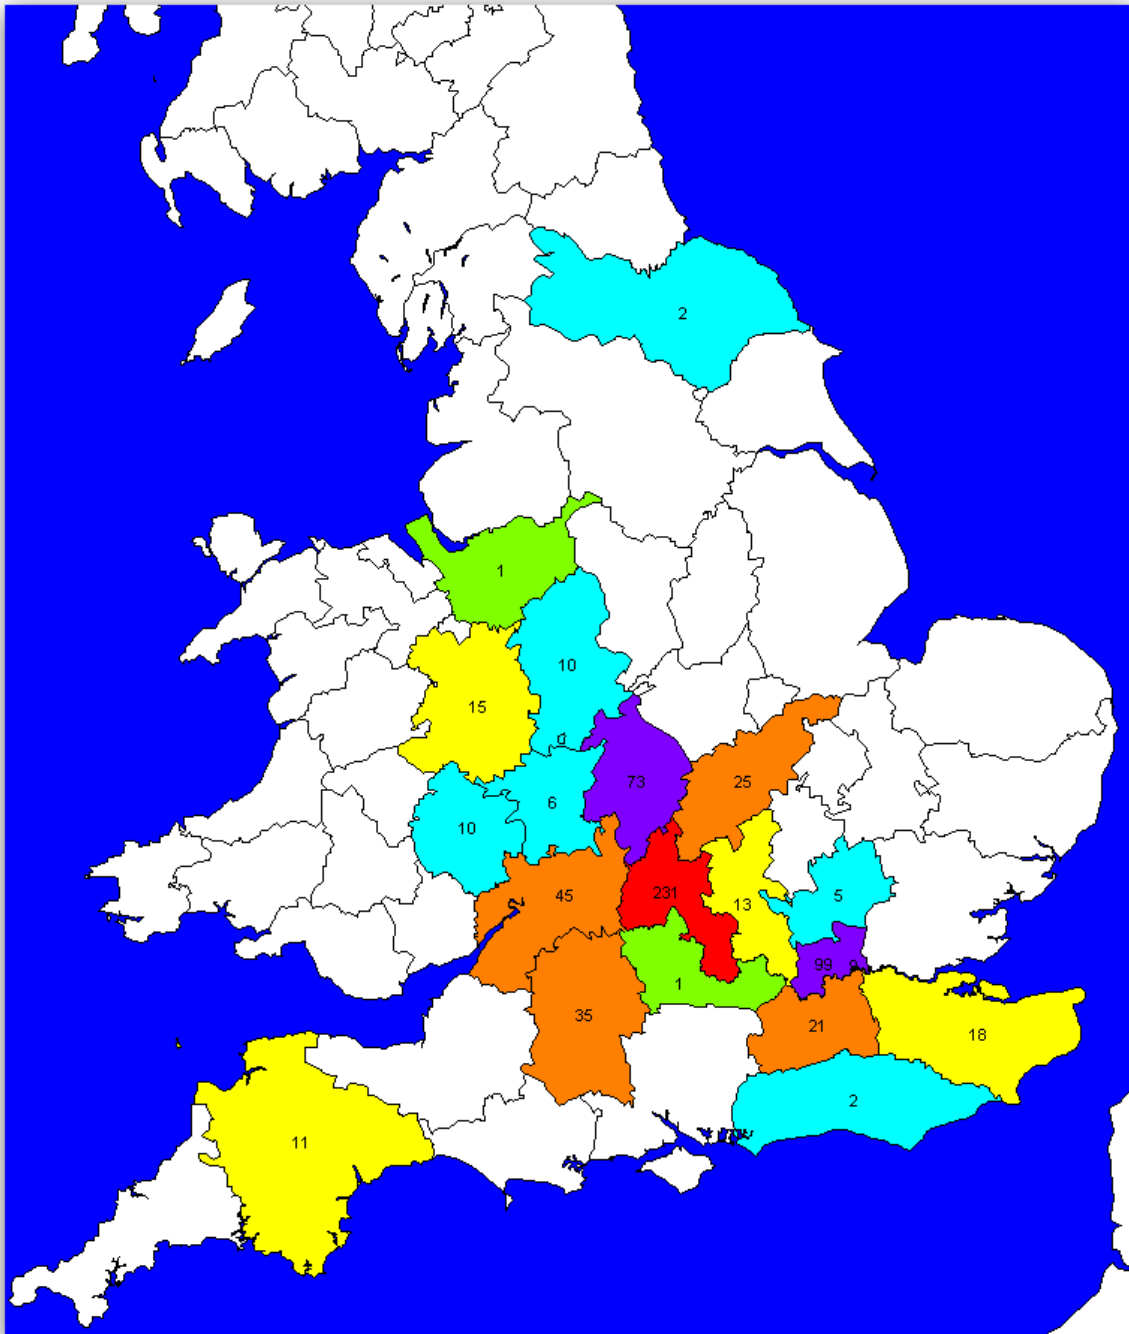

UK CENSUS MAPS

Showing

BAUGHAM, BAUGHAN, BAUGHEN, BAUGHN, BAFFIN, BOFFIN, BANGHAM, BANGHAN and other variants

Produced by Cliff Baughen
Last updated 12th November 2009

To qualify people either had the name from birth or acquired it e.g. through marriage. If a female Baughan etc. married and is traceable she is included.

County key ranges

Colour	Number of People
	0
	1
	2 - 10
	11 - 20
	21 - 50
	51 - 100
	101 or more

Contents

1841 Census – by County	2
1841 Census – by Place	3
1851 Census – by County	4
1851 Census – by Place	5
1861 Census – by County	6
1861 Census – by Place	7
1871 Census – by County	8
1871 Census – by Place	9
1881 Census – by County	10
1881 Census – by Place	11
1891 Census – by County	12
1891 Census – by Place	13
1901 Census – by County	14
1901 Census – by Place	15
1911 Census – by County	16
1911 Census – by Place	17

Copyright – Cliff Baughen Maps produced using GenMap UK (Archer Software)

1841 Census – by County

1841 Census – by Place

1851 Census – by County

1851 Census – by Place

1861 Census – by Place

1871 Census – by County

1871 Census – by Place

1881 Census – by County

1881 Census – by Place

1891 Census – by County

1891 Census – by Place

1901 Census – by County

1901 Census – by Place

1911 Census – by County