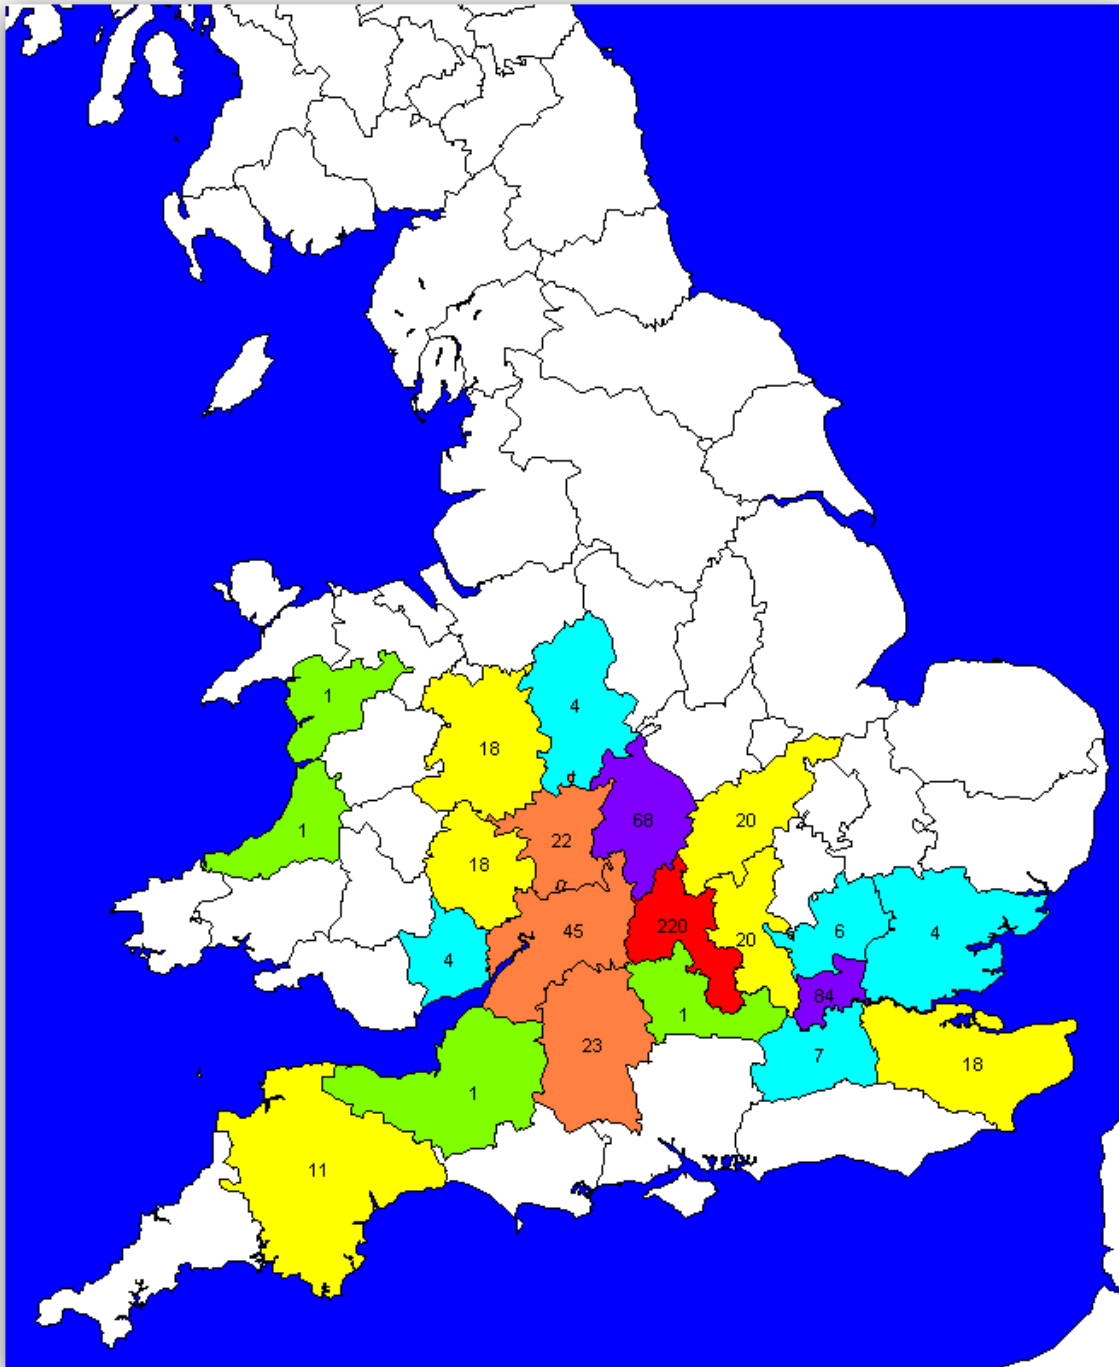

UK CENSUS MAPS

Showing

BAUGHAM, BAUGHAN, BAUGHEN, BAUGHN, BAFFIN, BOFFIN, BANGHAM, BANGHAN and other variants

Produced by Cliff Baughen
Last updated 12th November 2009

To qualify people either had the name from birth or acquired it e.g. through marriage. If a female Baughan etc. married and is traceable she is included.

County key ranges

Colour	Number of People
	0
	1
	2 - 10
	11 - 20
	21 - 50
	51 - 100
	101 or more

Contents

1841 Census – by County	2
1841 Census – by Place	3
1851 Census – by County	4
1851 Census – by Place	5
1861 Census – by County	6
1861 Census – by Place	7
1871 Census – by County	8
1871 Census – by Place	9
1881 Census – by County	10
1881 Census – by Place	11
1891 Census – by County	12
1891 Census – by Place	13
1901 Census – by County	14
1901 Census – by Place	15
1911 Census – by County	16
1911 Census – by Place	17

Copyright – Cliff Baughen   Maps produced using GenMap UK (Archer Software)

1841 Census – by County