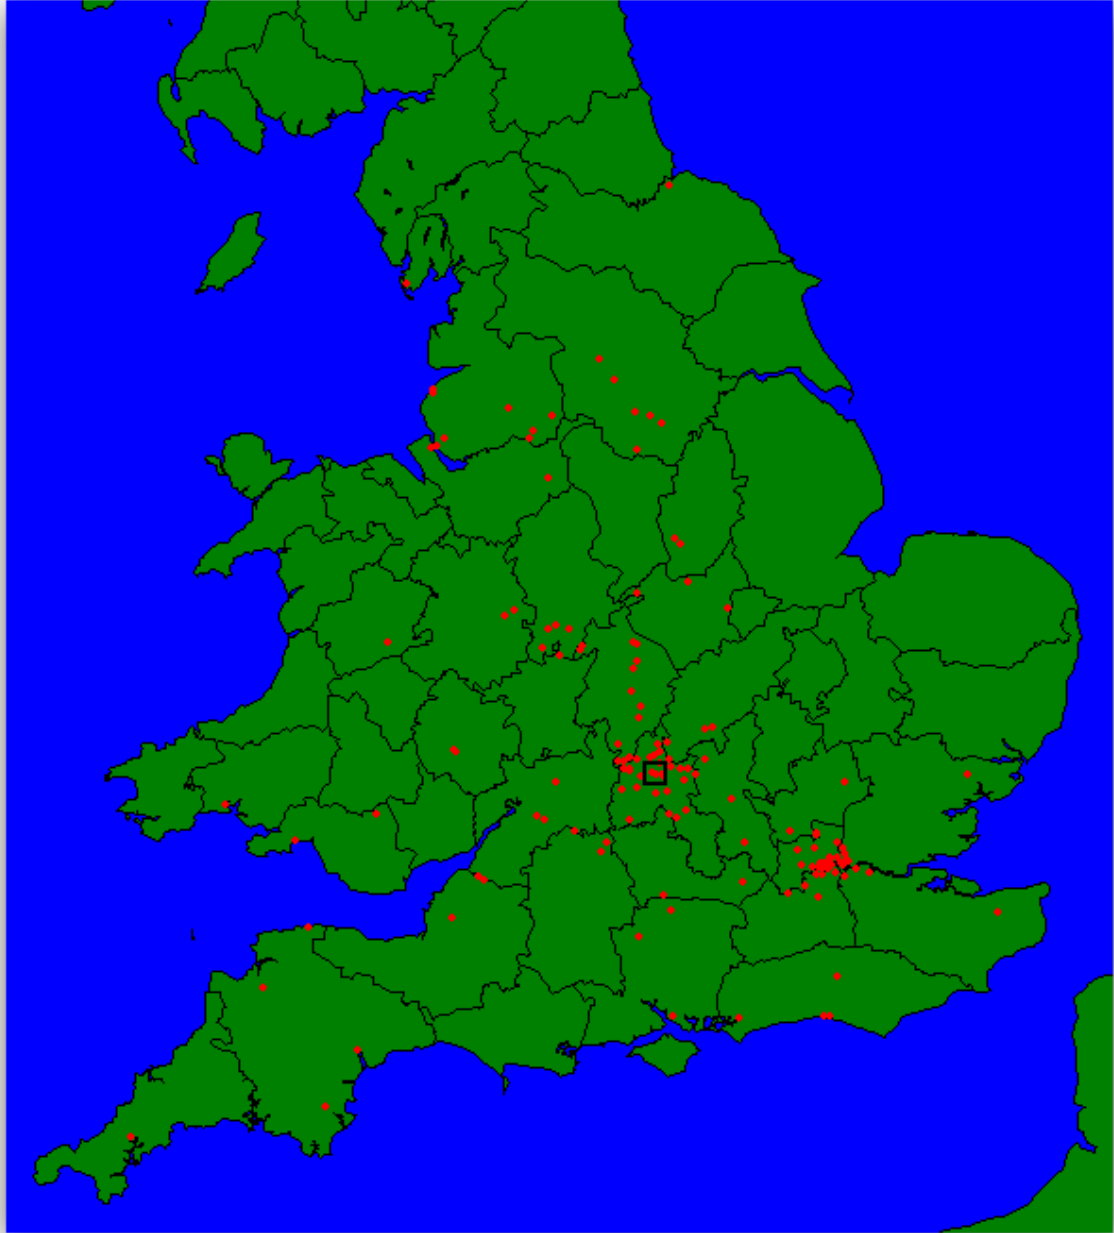

UK CENSUS MAPS

Showing

BAUGHAM, BAUGHAN, BAUGHEN, BAUGHN, BAFFIN, BOFFIN, BANGHAM, BANGHAN and other variants

Produced by Cliff Baughen
Last updated 12th November 2009

To qualify people either had the name from birth or acquired it e.g. through marriage. If a female Baughan etc. married and is traceable she is included.

County key ranges

Colour	Number of People
	0
	1
	2 - 10
	11 - 20
	21 - 50
	51 - 100
	101 or more

Contents

1841 Census – by County	2
1841 Census – by Place	3
1851 Census – by County	4
1851 Census – by Place	5
1861 Census – by County	6
1861 Census – by Place	7
1871 Census – by County	8
1871 Census – by Place	9
1881 Census – by County	10
1881 Census – by Place	11
1891 Census – by County	12
1891 Census – by Place	13
1901 Census – by County	14
1901 Census – by Place	15
1911 Census – by County	16
1911 Census – by Place	17

1871 Census – by Place

1881 Census – by County

1881 Census – by Place

1891 Census – by County

1891 Census – by Place

1901 Census – by County

1901 Census – by Place

1911 Census – by County

1911 Census – by Place

End of Document