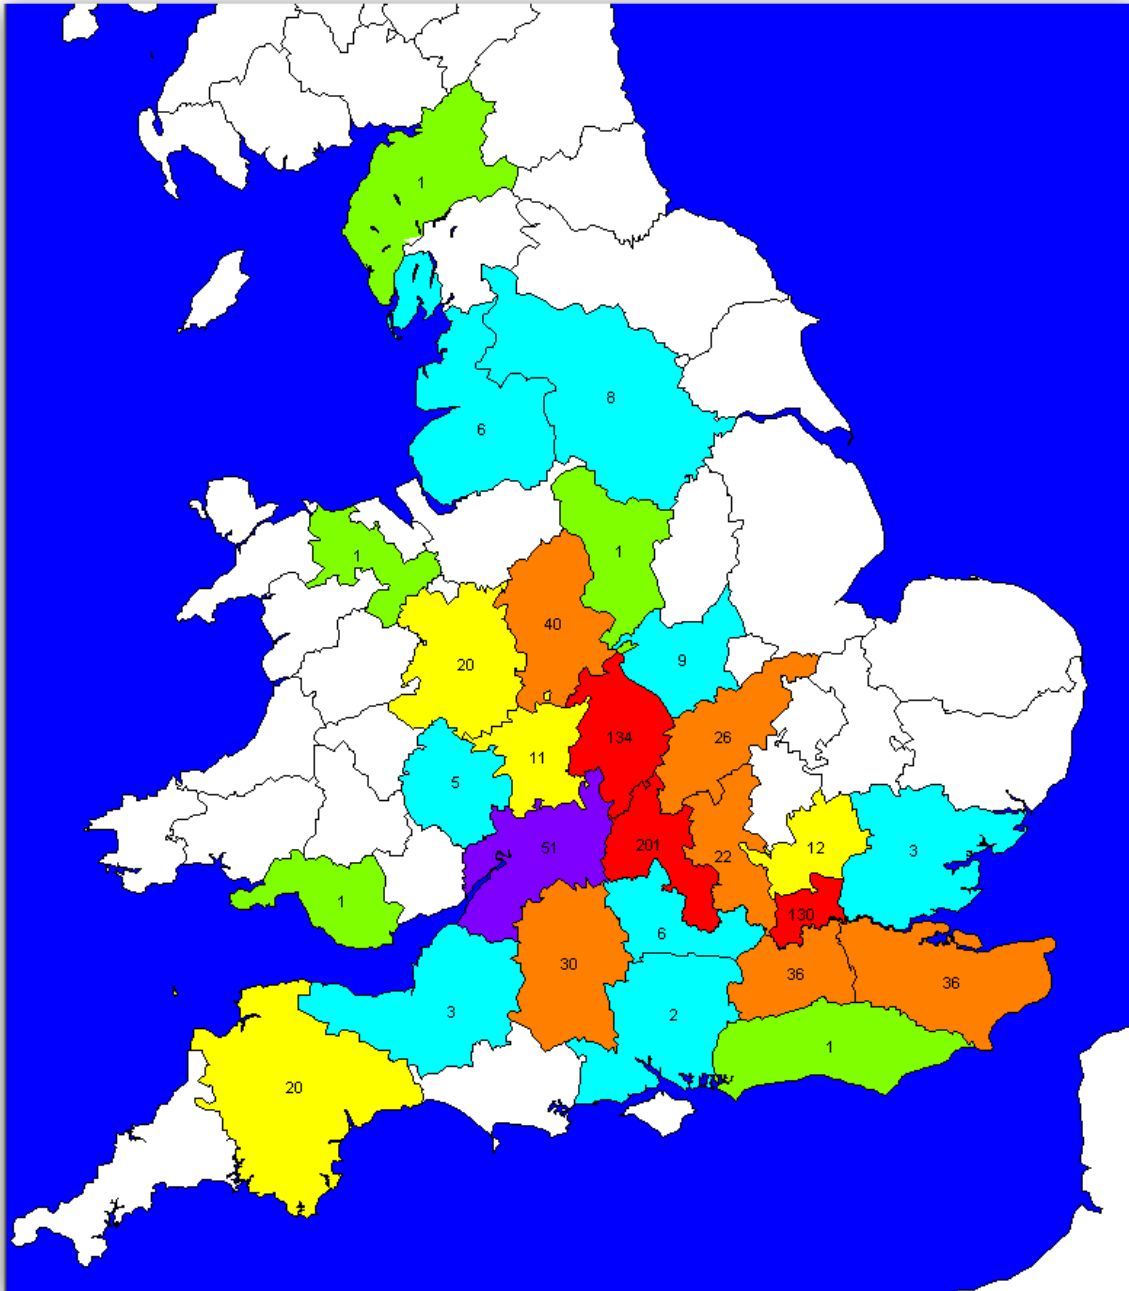

UK CENSUS MAPS

Showing

BAUGHAM, BAUGHAN, BAUGHEN, BAUGHN, BAFFIN, BOFFIN, BANGHAM, BANGHAN and other variants

Produced by Cliff Baughen
Last updated 12th November 2009

To qualify people either had the name from birth or acquired it e.g. through marriage. If a female Baughan etc. married and is traceable she is included.

County key ranges

Colour	Number of People
	0
	1
	2 - 10
	11 - 20
	21 - 50
	51 - 100
	101 or more

Contents

1841 Census – by County	2
1841 Census – by Place	3
1851 Census – by County	4
1851 Census – by Place	5
1861 Census – by County	6
1861 Census – by Place	7
1871 Census – by County	8
1871 Census – by Place	9
1881 Census – by County	10
1881 Census – by Place	11
1891 Census – by County	12
1891 Census – by Place	13
1901 Census – by County	14
1901 Census – by Place	15
1911 Census – by County	16
1911 Census – by Place	17

Copyright – Cliff Baughen Maps produced using GenMap UK (Archer Software)

1841 Census – by County

1841 Census – by Place

1851 Census – by County

1851 Census – by Place

1861 Census – by Place

1871 Census – by County

1871 Census – by Place

1881 Census – by County

1881 Census – by Place

1891 Census – by County

1891 Census – by Place

1901 Census – by County

1901 Census – by Place

1911 Census – by County