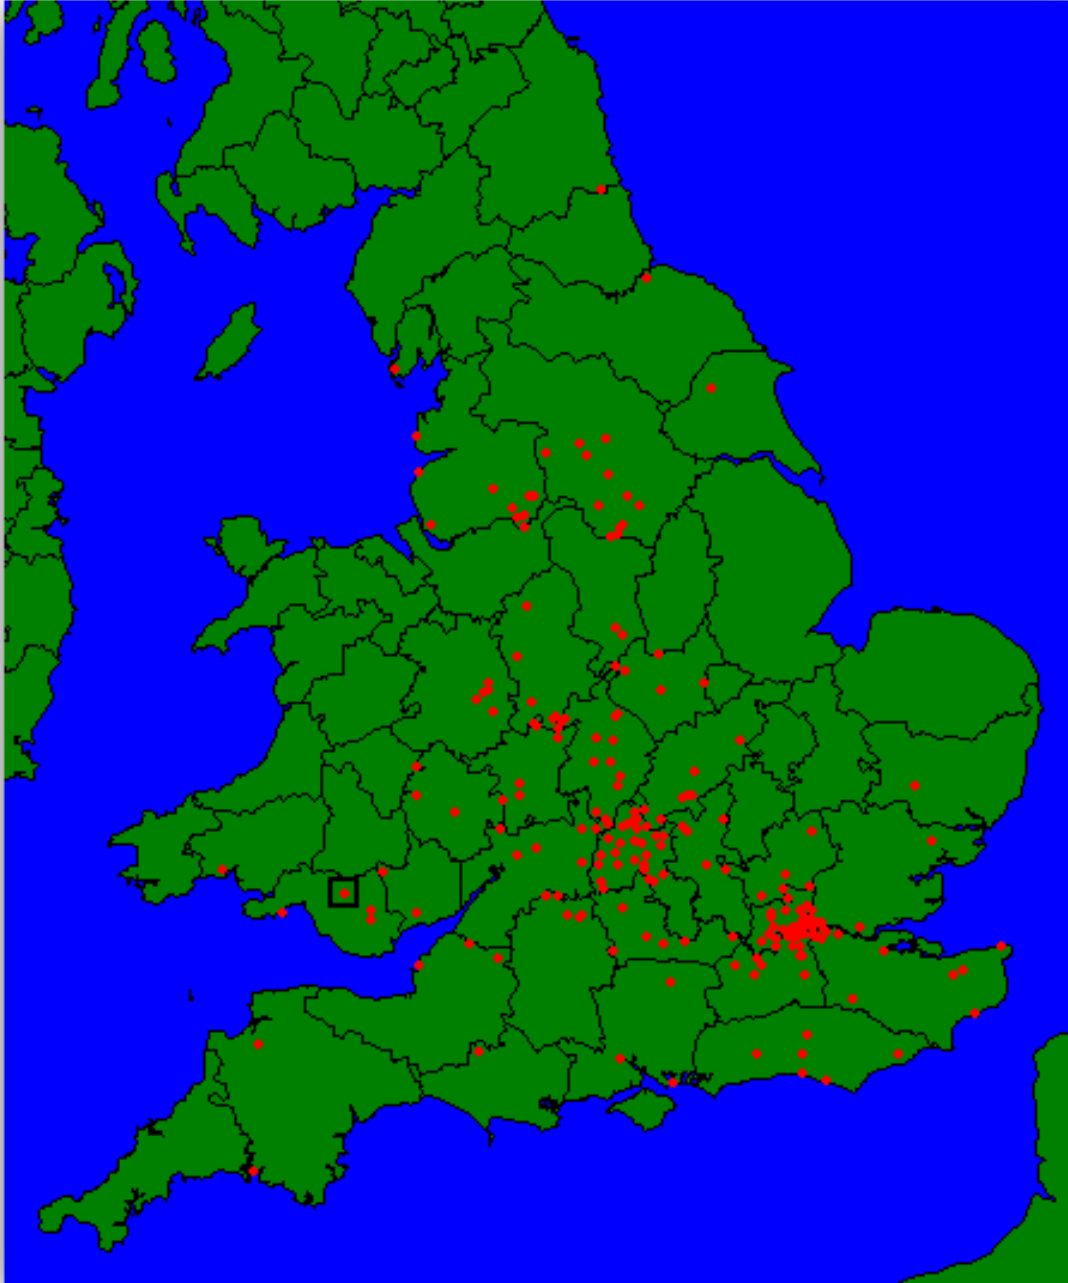

UK CENSUS MAPS

Showing

BAUGHAM, BAUGHAN, BAUGHEN, BAUGHN, BAFFIN, BOFFIN, BANGHAM, BANGHAN and other variants

Produced by Cliff Baughen
Last updated 12th November 2009

To qualify people either had the name from birth or acquired it e.g. through marriage. If a female Baughan etc. married and is traceable she is included.

County key ranges

Colour	Number of People
	0
	1
	2 - 10
	11 - 20
	21 - 50
	51 - 100
	101 or more

Contents

1841 Census – by County	2
1841 Census – by Place	3
1851 Census – by County	4
1851 Census – by Place	5
1861 Census – by County	6
1861 Census – by Place	7
1871 Census – by County	8
1871 Census – by Place	9
1881 Census – by County	10
1881 Census – by Place	11
1891 Census – by County	12
1891 Census – by Place	13
1901 Census – by County	14
1901 Census – by Place	15
1911 Census – by County	16
1911 Census – by Place	17

1871 Census – by Place

1881 Census – by County

1881 Census – by Place

1891 Census – by County

1891 Census – by Place

1901 Census – by County

1901 Census – by Place

1911 Census – by County

1911 Census – by Place

End of Document